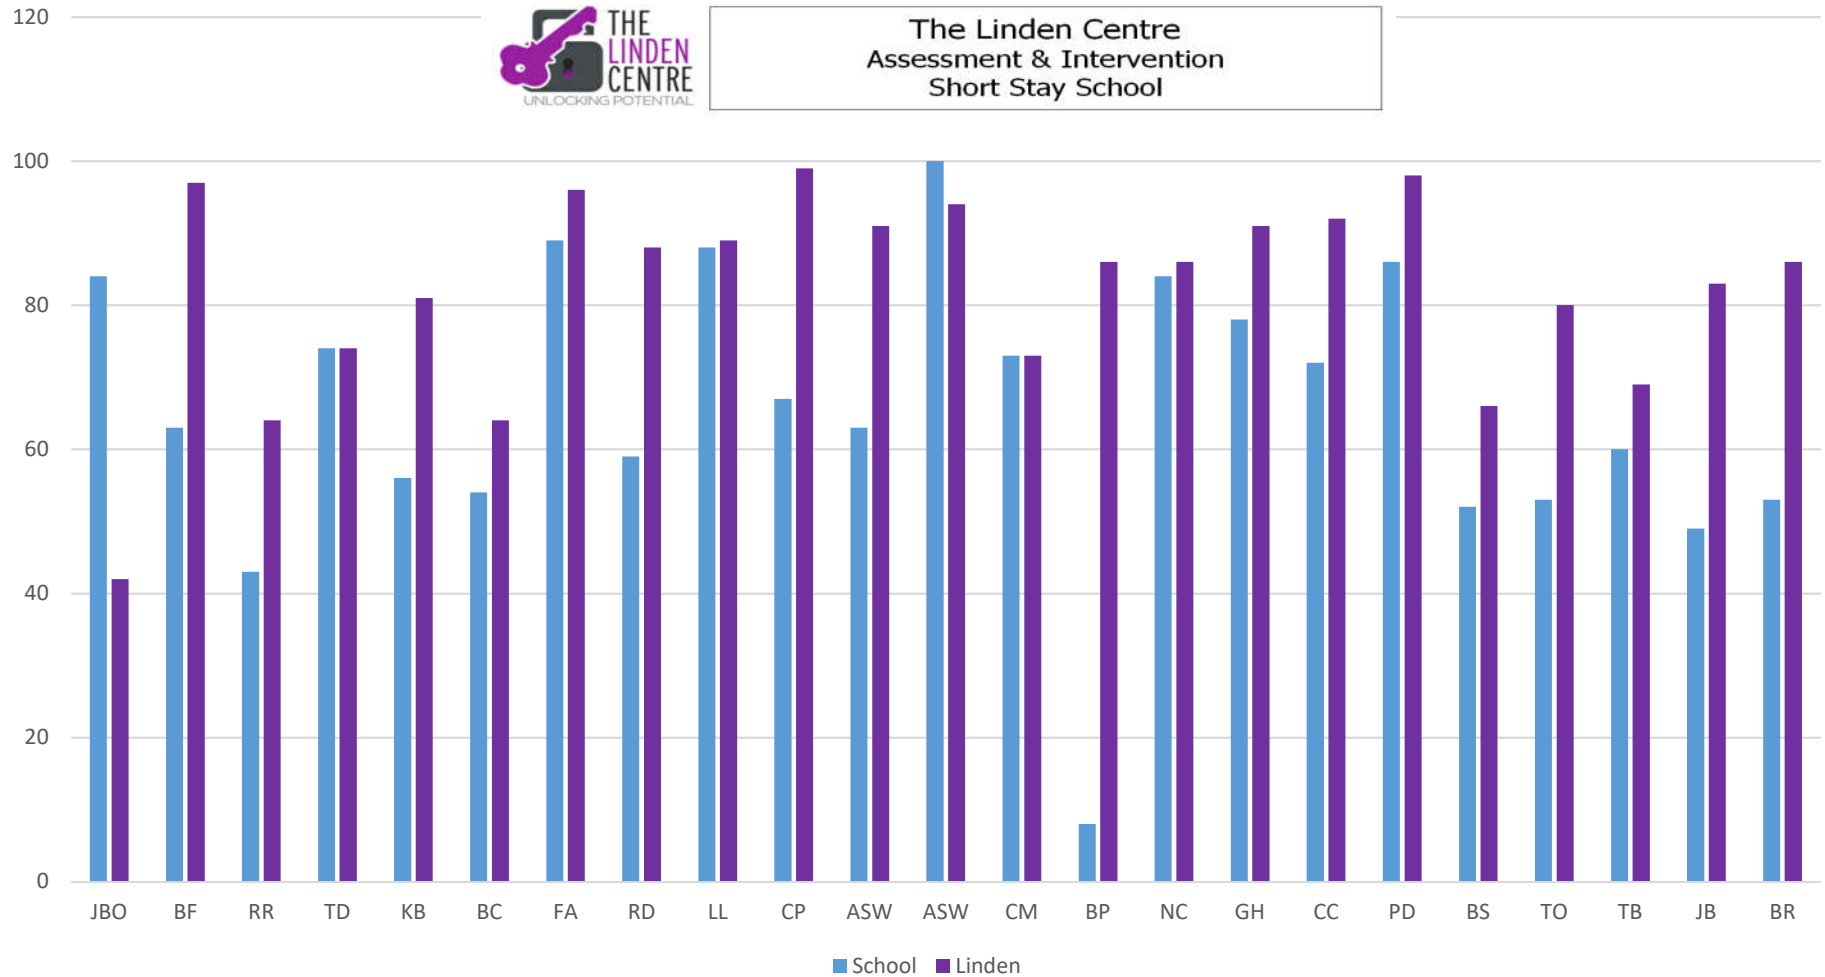

Primary Attendance Comparison at School Compared To Linden

The Linden Centre
 Assessment & Intervention
 Short Stay School

Primary School: 1174, Av 65.2%
Primary Linden: 1646, Av 91.4%
Primary VALUE ADDED 26%

Secondary Attendance Comparison at School Compared To Linden

The Linden Centre
Assessment & Intervention
Short Stay School

Secondary School: 1509, Av 66%

Secondary Linden: 2093, Av 91%

Secondary VALUE ADDED 25%